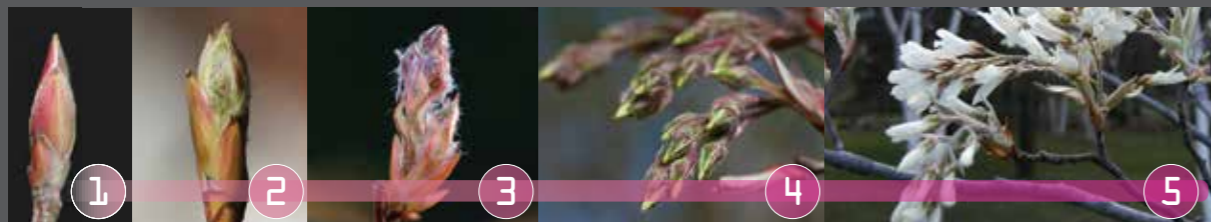

5 DAY BLOOM SPREAD

Running The Flowering Spectacle

FLOWERING SPECTACLE TRAILWIDE PLANTING

Seeing Climate
Running with Beauty
Civic Engagement

1/10 MILE PATH MARKER SYSTEM

TYPICAL PHENOLOGIC PLANTING

AMELANCHIER X GRANDIFLORA 'AUTUMN BRILLIANCE' - APPLE SERVICEBERRY

Why does the Serviceberry reveal the Lake Effect?

TRAILTOP POPLAR THicket + SERVICEBERRY PLANTINGS