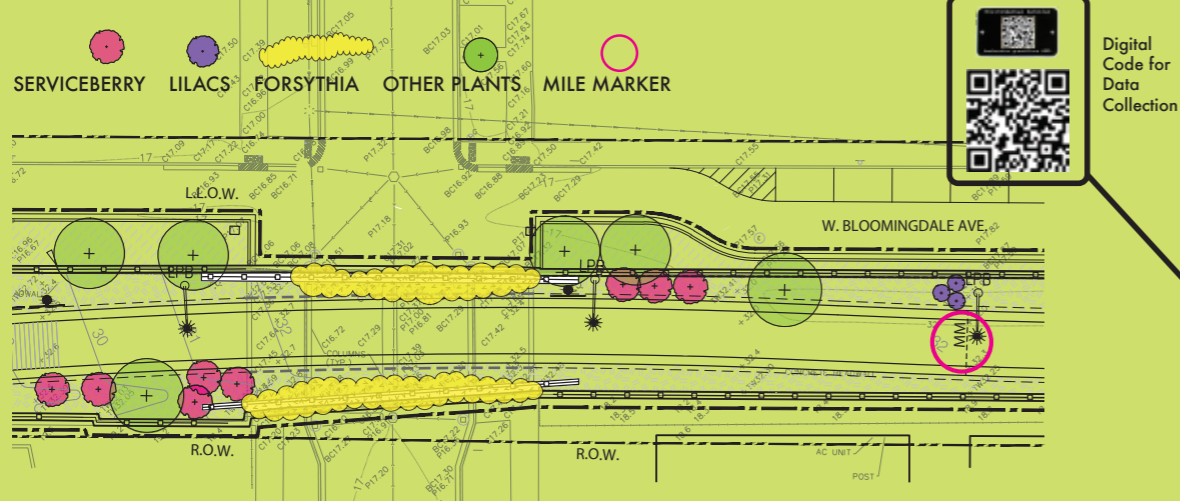

5 DAY BLOOM SPREAD

Running The Flowering Spectacle

FLOWERING SPECTACLE TRAILWIDE PLANTING

Seeing Climate
Running with Beauty
Civic Engagement

1/10 MILE PATH MARKER SYSTEM

TYPICAL PHENOLOGIC PLANTING

AMELANCHIER X GRANDIFLORA 'AUTUMN BRILLIANCE' - APPLE SERVICEBERRY

Why does the Serviceberry reveal the Lake Effect?

TRAILTOP POPLAR THicket + SERVICEBERRY PLANTINGS