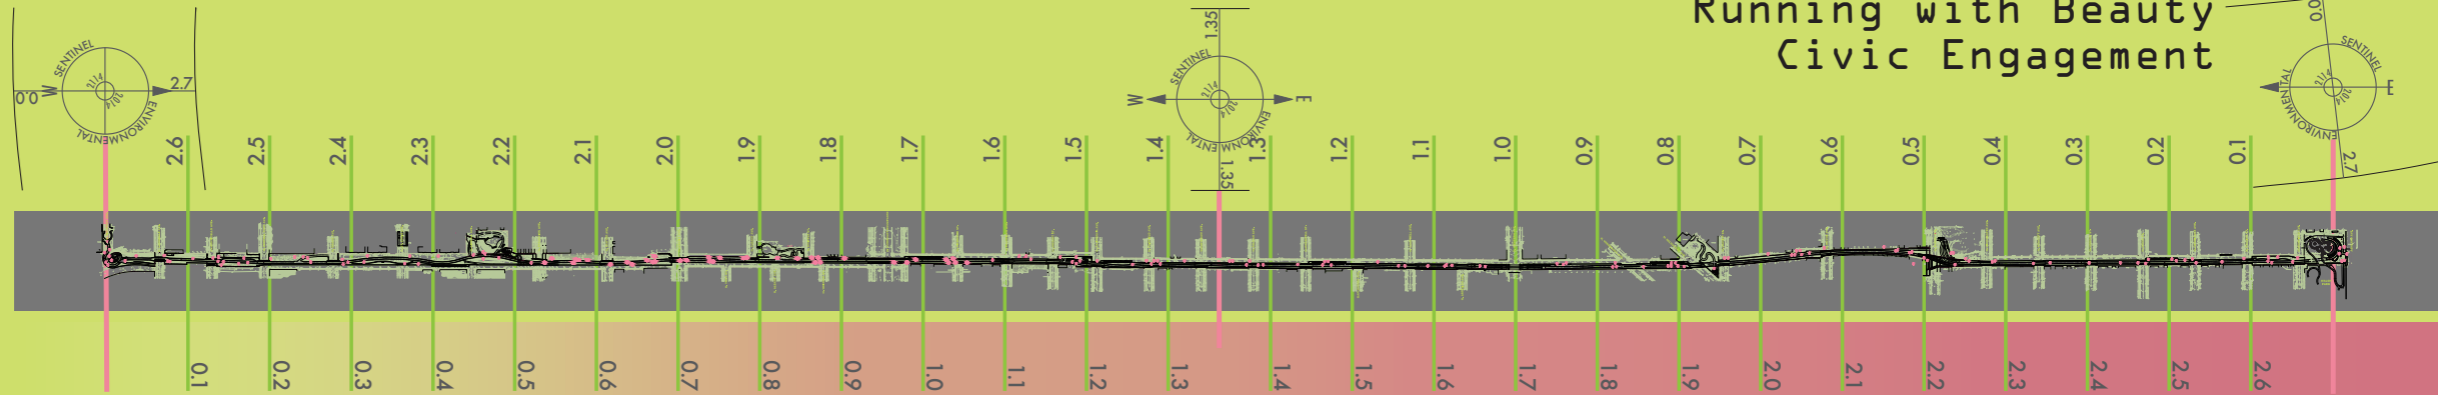

5 DAY BLOOM SPREAD

Running The Flowering Spectacle

FLOWERING SPECTACLE TRAILWIDE PLANTING

Seeing Climate
Running with Beauty
Civic Engagement

1/10 MILE PATH MARKER SYSTEM

TYPICAL PHENOLOGIC PLANTING

AMELANCHIER X GRANDIFLORA 'AUTUMN BRILLIANCE' - APPLE SERVICEBERRY

Why does the Serviceberry reveal the Lake Effect?

TRAILTOP POPLAR THicket + SERVICEBERRY PLANTINGS