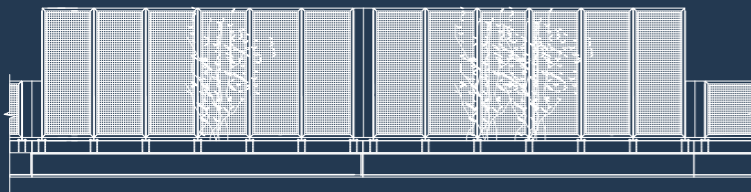

ACCESS + AMENITIES

TRAILWIDE

Convenient Locations
Industrial Heritage
Safety and Comfort

ACCESS POINT MAP

PATH TRAILHEAD POINT RAMP

— — — —

PRIVACY SCREEN

elevation of standard panels

GUARDRAIL

elevation of standard railings

BENCH

perspectives of standard bench

LANDING AREA

plan view at Western Avenue

ACCESS RAMP

elevation at California Avenue

TYPICAL ACCESS RAMP