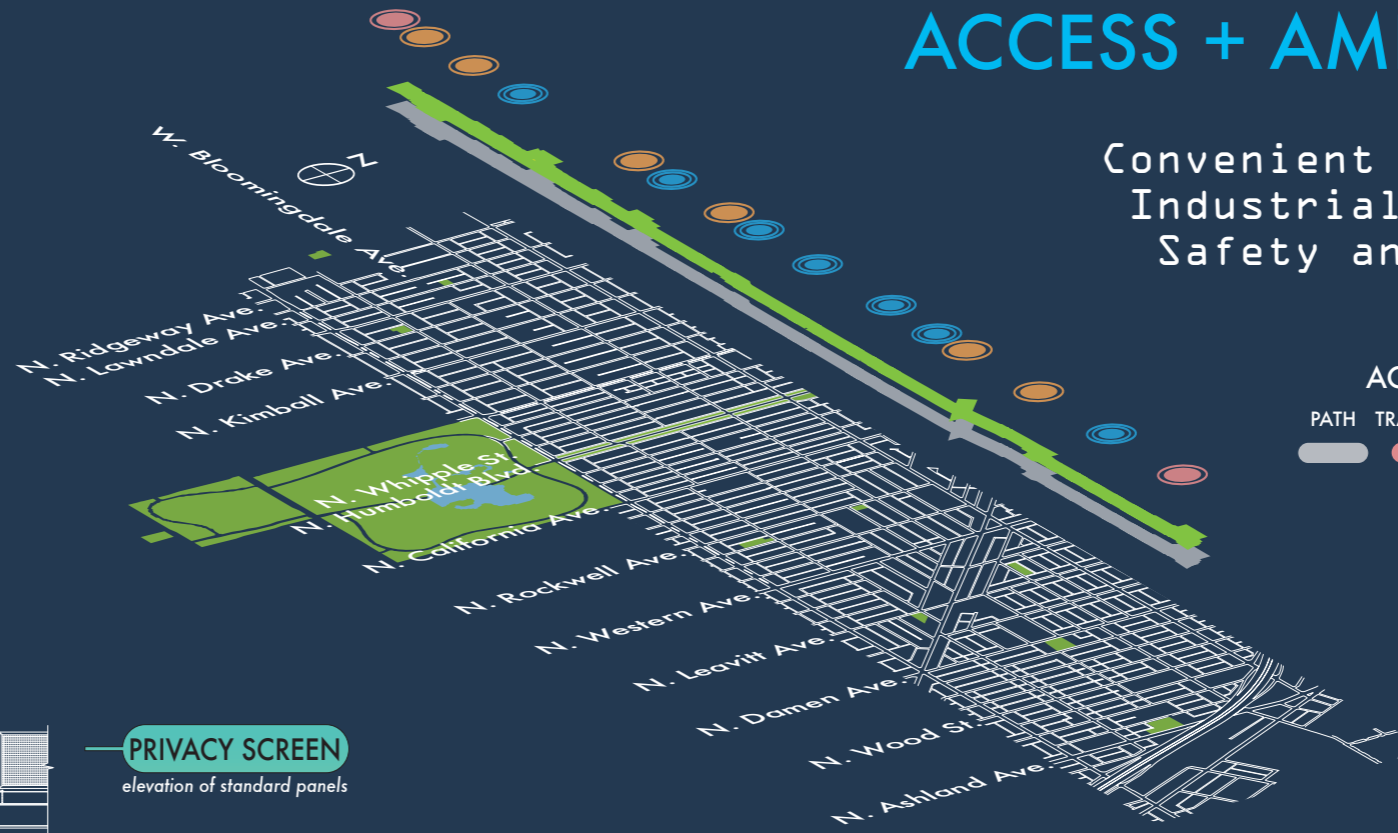

ACCESS + AMENITIES

TRAILWIDE

Convenient Locations
Industrial Heritage
Safety and Comfort

ACCESS POINT MAP

PATH TRAILHEAD POINT RAMP

— — — —

PRIVACY SCREEN

elevation of standard panels

GUARDRAIL

elevation of standard railings

BENCH

perspectives of standard bench

LANDING AREA

plan view at Western Avenue

ACCESS RAMP

elevation at California Avenue

TYPICAL ACCESS RAMP