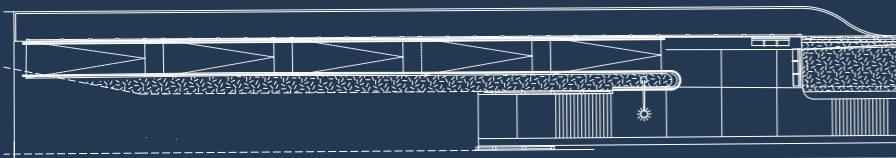

ACCESS + AMENITIES

TRAILWIDE

Convenient Locations
Industrial Heritage
Safety and Comfort

ACCESS POINT MAP

PATH TRAILHEAD POINT RAMP

— — — —

PRIVACY SCREEN

elevation of standard panels

GUARDRAIL

elevation of standard railings

BENCH

perspectives of standard bench

LANDING AREA

plan view at Western Avenue

ACCESS RAMP

elevation at California Avenue

TYPICAL ACCESS RAMP