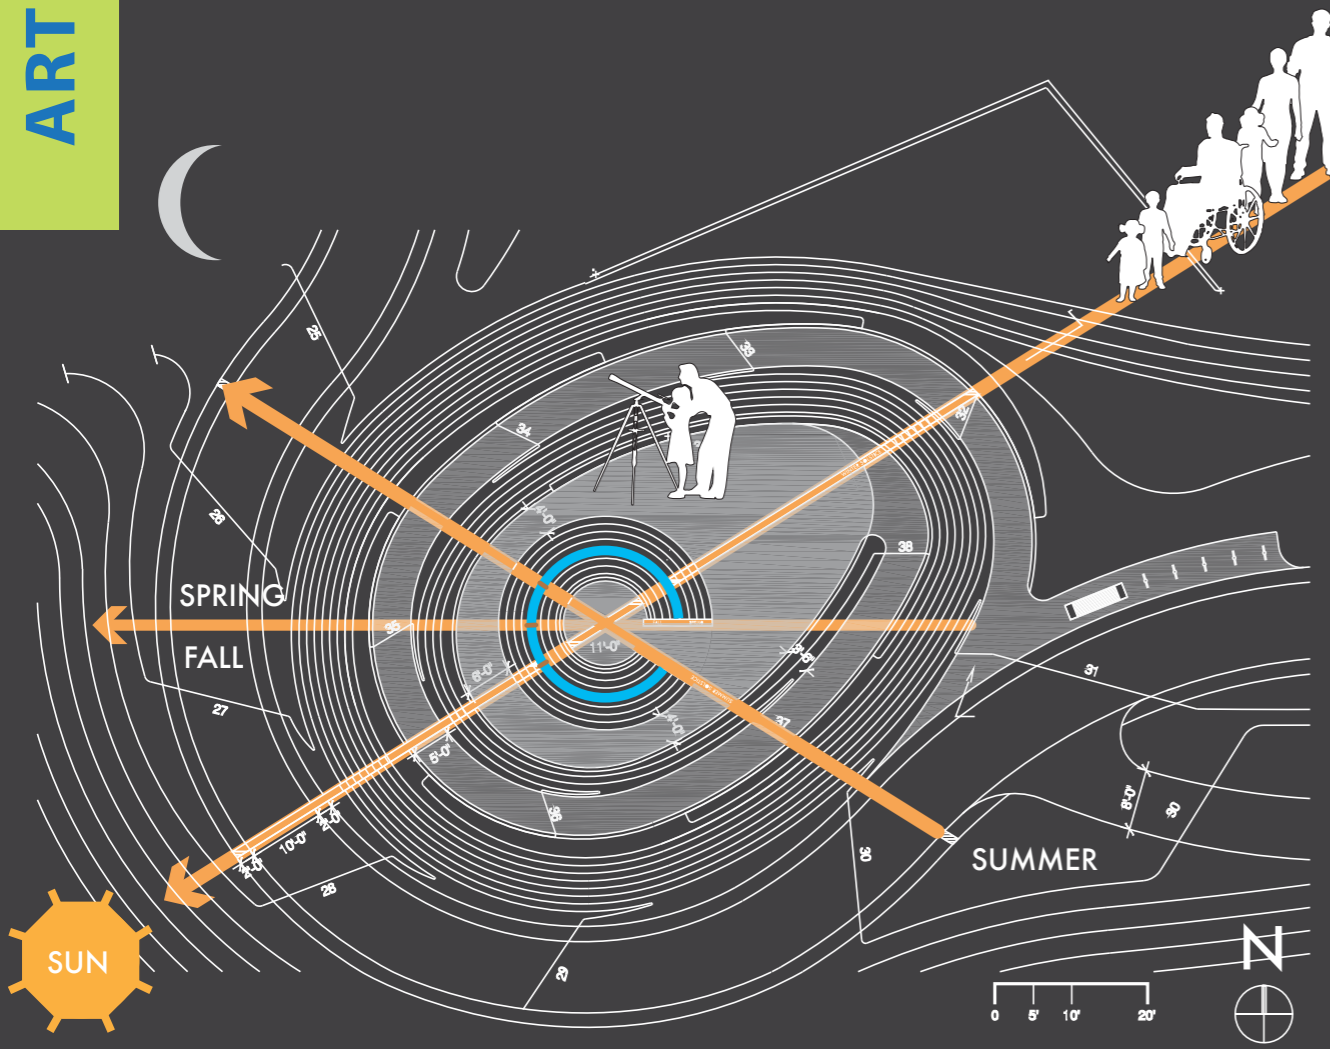

# EARTH WORK

## RIDGEWAY OBSERVATORY

Seasonal View of Trains + Sky  
Natural + Cultural Heritage

RIDGEWAY AT SUNSET

RIDGEWAY AT NIGHT

Solstice Diagrams Chankillo, Peru, Ancient Solar Observatory