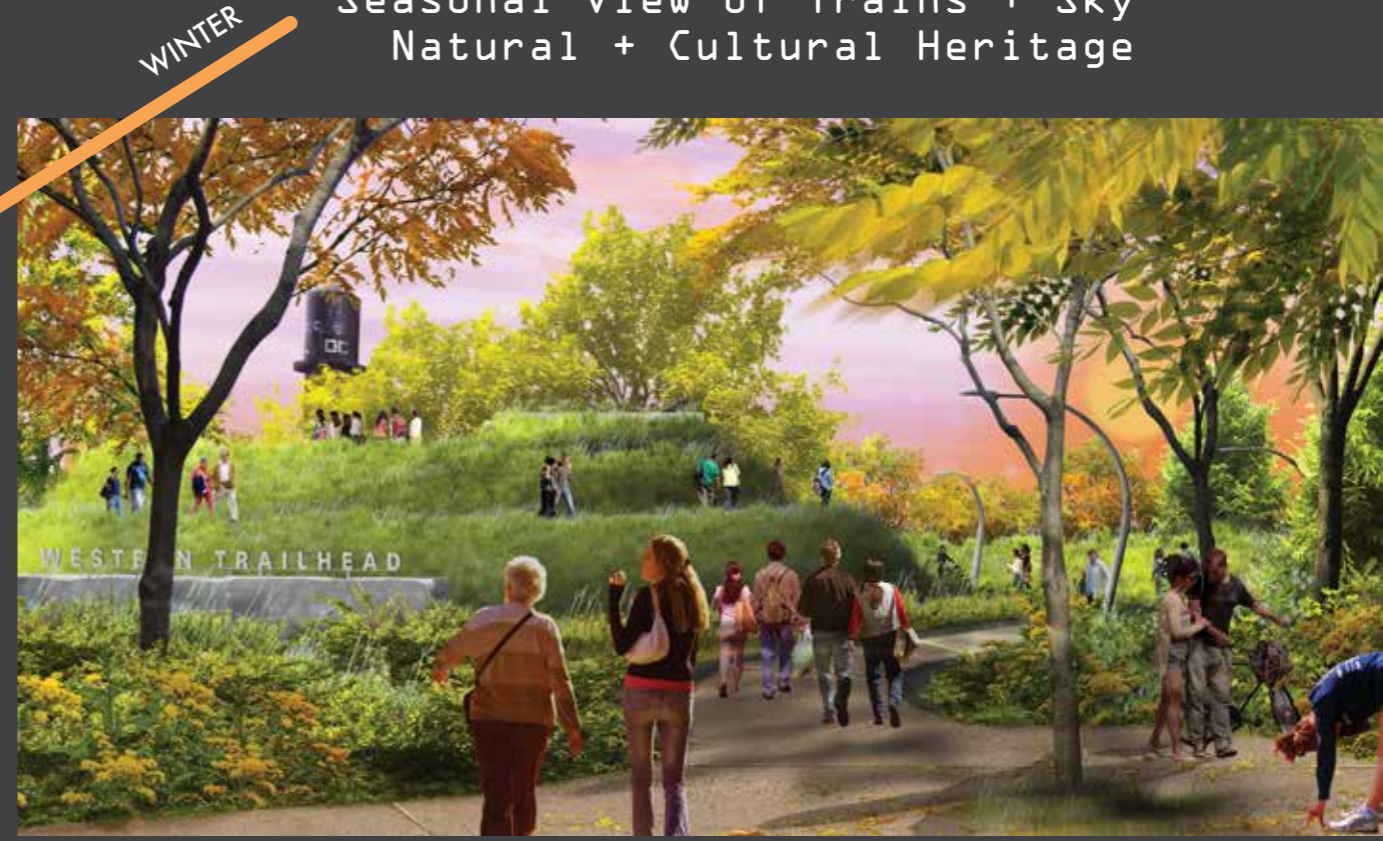

# EARTH WORK

## RIDGEWAY OBSERVATORY

Seasonal View of Trains + Sky  
Natural + Cultural Heritage

RIDGEWAY AT SUNSET

RIDGEWAY AT NIGHT

Solstice Diagrams Chankillo, Peru, Ancient Solar Observatory