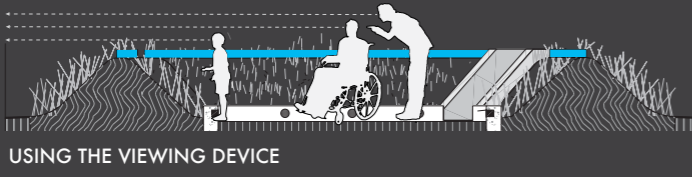

## RIDGEWAY OBSERVATORY

Seasonal View of Trains + Sky  
Natural + Cultural Heritage

RIDGEWAY AT SUNSET

RIDGEWAY AT NIGHT

Solstice Diagrams Chankillo, Peru, Ancient Solar Observatory