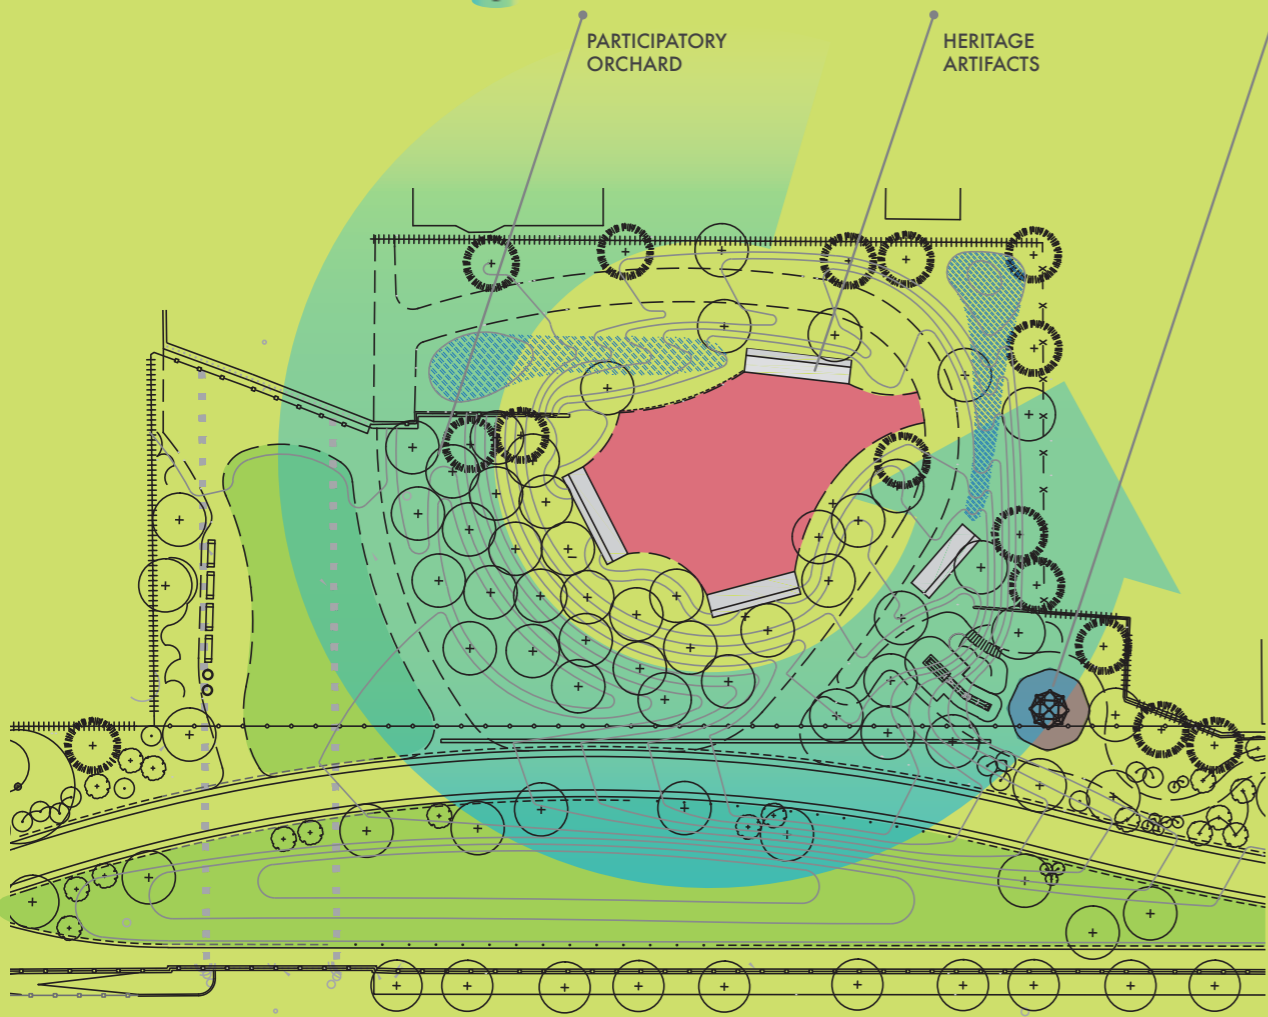

PARTICIPATORY LEARNING

KIMBALL PARK

Nature + Culture
Urban Agriculture
Material Re-use
Art Commission

PARTICIPATORY ORCHARD

HERITAGE ARTIFACTS

MOLECULAR PLAYGROUND

- LEARN
- PERFORM
- PLAY
- PICNIC
- RE-USE

LEARNING GARDEN PERENNIALS

Asclepias incarnata, Swamp Milkweed
Chelone obliqua 'Hotlips', Hotlips Turtlehead
Eupatorium purpureum, Joe Pye Weed
Hibiscus palustris, Swamp Mallow
Inula magnifica 'Sonnenstrahl', S. Elecampane
Iris versicolor, Blue Iris
Juncus effusus, Common Rush
Lobelia cardinalis, Cardinal Flower
Mimula ringens, Monkey Flower